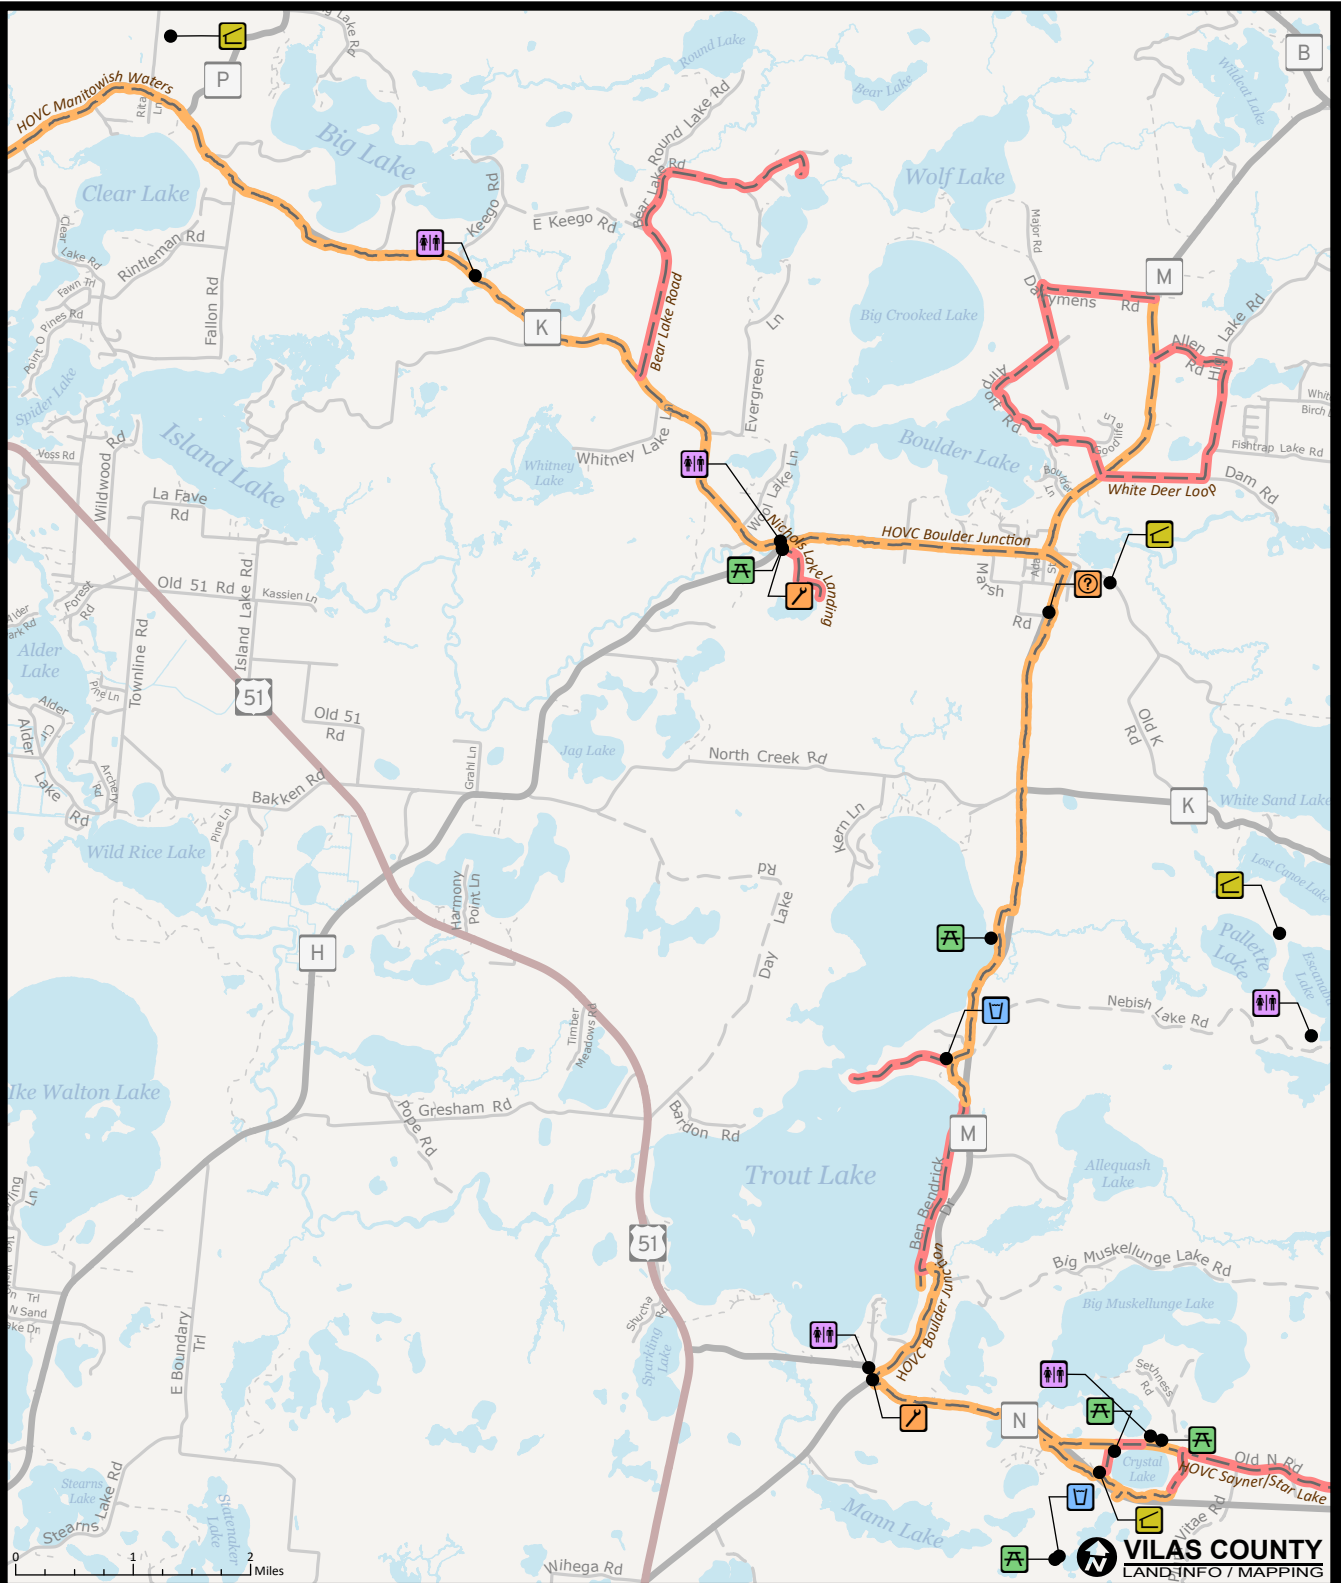

TRAIL MAP #58

HEART OF VILAS COUNTY - BOULDER JUNCTION

Hiking • Paved Biking • Leashed Pets Allowed • Disabled Access

- Hard-Surface Trail
- Bike Route
- Chamber of Commerce/Info
- Picnic Area
- Restroom
- Shelter
- Repair Station
- Water